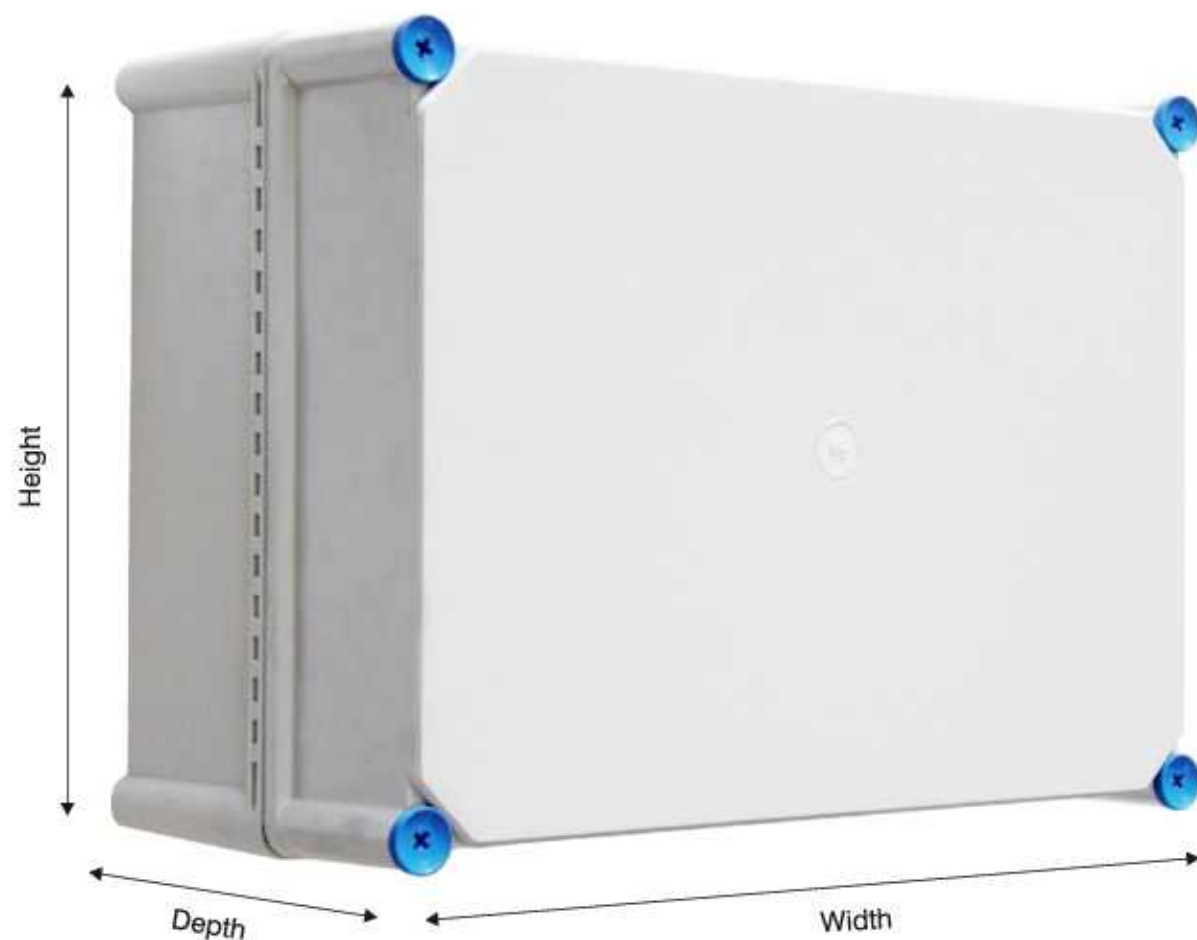

## TRIBOX™

Our Basic and Heavy Series caters to a market which requires compact and robust enclosures. We use a high quality ABS and Polycarbonate material and provide Ingress Protection IP 66/67 along with protection against mechanical impacts IK 07 for ABS and IK 08 for Polycarbonate. A High quality gasket, well engineered screws and tested box design make our Basic & Heavy series a good solution for all the demand placed on compact enclosures.